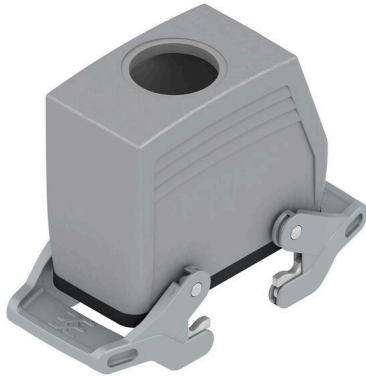

HDC 40D KBU 1M32G N

Weidmüller Interface GmbH & Co. KG
 Klingenbergstraße 26
 D-32758 Detmold
 Germany

www.weidmueller.com

Product image

The special die-cast alloy and the multi-layered surface sealing provide complete protection for the HDC housings.

The cleverly designed interlock system is manufactured from stainless steel. This guarantees a long lifespan with high resistance to corrosion and impact.

The housing interlock system provides integrated safety. Our unique, patented spring system provides the housing interlock with a secure grip and prevents accidental opening.

The laser marking allows for easy and quick identification. Each housing is permanently labelled with a laser marking so that each product can be quickly designated and positioned.

Weidmüller RockStar® IP 65 / NEMA Type 4X housings - your first choice for industrial housings with IP 65 protection.

General ordering data

Version	HDC enclosures, Installation size: 6, Protection degree: IP65, in plugged condition, Coupling housing, Side-locking clamp on lower side, high, Size of cable entries: PG 29
Order No.	2559900000
Type	HDC 40D KBU 1M32G N
GTIN (EAN)	4050118673265
Qty.	1 items