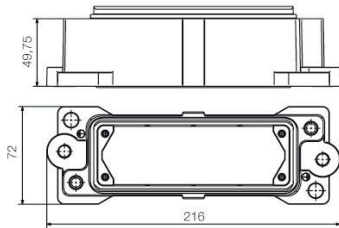

HDC 64D TOLU 1M50G

Weidmüller Interface GmbH & Co. KG
Klingenbergstraße 26
D-32758 Detmold
Germany

Drawings

www.weidmueller.com