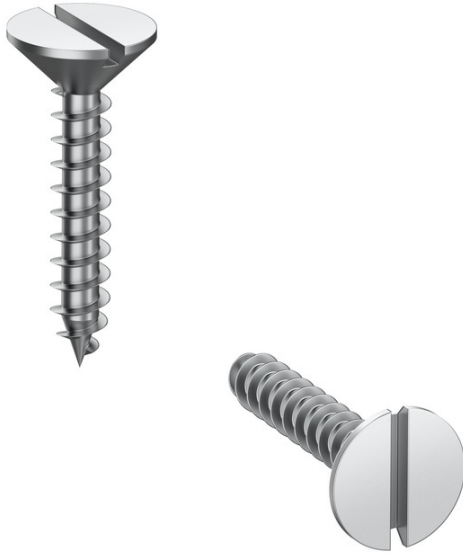

Installation screw

ES-CR

ES-CR

Installation screw

Productnumber: 97416001

Dimensions: 3,2 x 20 x 3,2 mm

Equipment mounting screw for British Standard

Mounting screw, 3,2 x 20 mm, special screw in combination with U 120 GRO-3-CR, for fixing a UK-typical mounting kit "Ceiling-Rose"