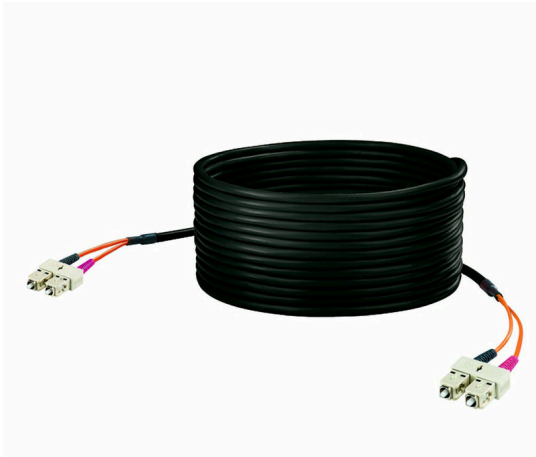

IE-FM6D2UE0005MSD0SD0X

Weidmüller Interface GmbH & Co. KG
Klingenbergstraße 26
D-32758 Detmold
Germany

www.weidmueller.com

Assembled IE cables, FO breakout cable, multimode, SC duplex - SC duplex, black, Core diameter 62.5 µm

General ordering data

Version	Dragline cable, SC duplex IP 20, SC duplex IP 20, 62.5 µm, PUR, 5 m
Order No.	8876440050
Type	IE-FM6D2UE0005MSD0SD0X
GTIN (EAN)	4032248609932
Qty.	1 items

IE-FM6D2UE0005MSD0SD0X

Cable structure

Sheath diameter	6 mm	Sheathing colour	black
Material sheath	PUR	Cable layout	Break-out dragline
Primary coating	245.00 µm	Core diameter	62.5 µm

Mechanical and material properties of cable

Halogen	No	Min. bending radius, repetitive	77 mm
Min. bending radius, once only	25 mm	Bending cycles	100,000

Plug

Plug right	SC-Duplex, IP20, male contact, straight, plug, Plastic, unshielded	Plug left	SC-Duplex, IP20, male contact, straight, plug, Plastic, unshielded
------------	--------------------------------------------------------------------------	-----------	--------------------------------------------------------------------------