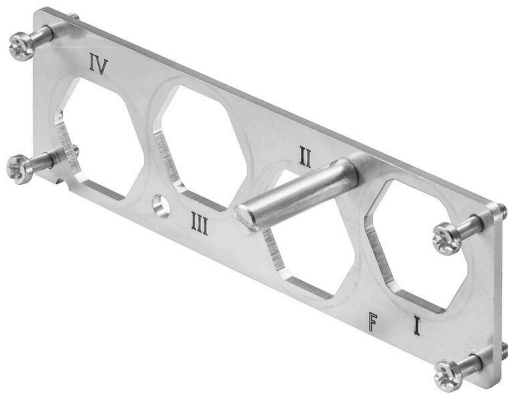

HDC 24B HP250 MPL4 TYP2

Weidmüller Interface GmbH & Co. KG

Klingenbergstraße 26

D-32758 Detmold

Germany

www.weidmueller.com

The RockStar® HighPower housings are manufactured from high-strength die-cast aluminium and offer perfect protection against harsh environmental conditions thanks to continual optimisation. The multi-part housing gives users the opportunity to examine work processes down to the last step in the workflow.

General ordering data

Version	HDC insert, Number of poles: 4, Installation size: 8
Order No.	1160440000
Type	HDC 24B HP250 MPL4 TYP2
GTIN (EAN)	4032248947973
Qty.	1 items