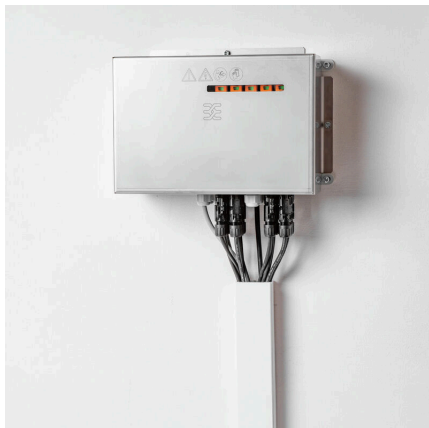

PV SUNCOVER 30/60/13 SW

Weidmüller Interface GmbH & Co. KG
Klingenbergstraße 26
D-32758 Detmold
Germany

Drawings

www.weidmueller.com