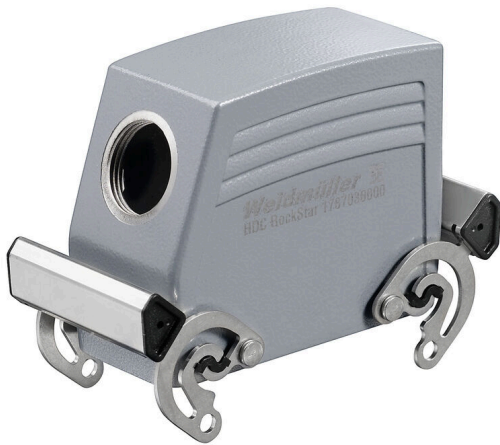

HDC 40D TSBO 1M32G
Weidmüller Interface GmbH & Co. KG

Klingenbergstraße 26

D-32758 Detmold

Germany

www.weidmueller.com

The special die-cast alloy and the multi-layered surface sealing provide complete protection for the HDC housings.

The cleverly designed interlock system is manufactured from stainless steel. This guarantees a long lifespan with high resistance to corrosion and impact.

The housing interlock system provides integrated safety. Our unique, patented spring system provides the housing interlock with a secure grip and prevents accidental opening.

The laser marking allows for easy and quick identification. Each housing is permanently labelled with a laser marking so that each product can be quickly designated and positioned.

Weidmüller RockStar® IP 65 / NEMA Type 4X housings - your first choice for industrial housings with IP 65 protection.

General ordering data

Version	HDC enclosures, Installation size: 6, Protection degree: IP65, in plugged condition, Cable entry from side, Plug housing, Side-locking clamp on upper side, high, Size of cable entries: M 32
Order No.	1787020000
Type	HDC 40D TSBO 1M32G
GTIN (EAN)	4032248204267
Qty.	1 items