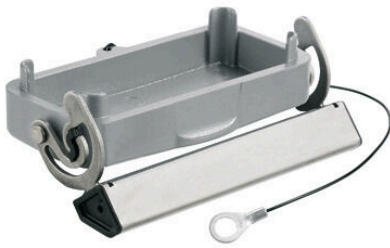

HDC 16A DODL 1LB

Weidmüller Interface GmbH & Co. KG

Klingenbergstraße 26

D-32758 Detmold

Germany

www.weidmueller.com

The special die-cast alloy and the multi-layered surface sealing provide complete protection for the HDC housings.

The cleverly designed interlock system is manufactured from stainless steel. This guarantees a long lifespan with high resistance to corrosion and impact.

The housing interlock system provides integrated safety. Our unique, patented spring system provides the housing interlock with a secure grip and prevents accidental opening.

General ordering data

Version	HDC enclosures, Installation size: 5, Protection degree: IP65, in plugged condition, Cover for lower part of housing, End-locking clamp, lower side, Standard, Size of cable entries: none
Order No.	1665900000
Type	HDC 16A DODL 1LB
GTIN (EAN)	4008190422936
Qty.	1 items