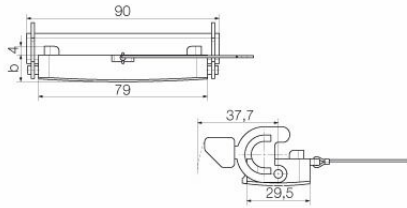

HDC 16A DODL 1LB

Weidmüller Interface GmbH & Co. KG
Klingenbergstraße 26
D-32758 Detmold
Germany

Drawings

www.weidmueller.com