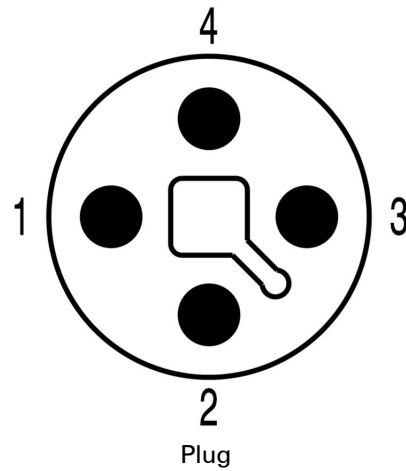

Number of poles	4	Coding	T-coded
Contact surface	Gold-plated	Type of connection	Screw connection
Housing main material	CuZn, nickel-plated	Contact material	CuZn
Nominal voltage	63 V	Nominal current	12 A
Protection degree	IP65, IP67, IP68	Plugging cycles	≥ 100
Pollution severity	3	Cable gland	M 12
Shield connection	Yes	Temperature range of housing	-25...+85 °C

Standards

Standard, insulating material IEC 60664-1 Connector standard IEC 61076-2-111

General technical specifications

Number of poles	4	Coding	T-coded
Connection thread	M12 socket, M12 plug	Contact surface	Gold-plated
Type of connection	Screw connection	Housing main material	CuZn, nickel-plated
Contact material	CuZn	Nominal voltage	63 V
Nominal current	12 A	Protection degree	IP65, IP67, IP68
Plugging cycles	≥ 100	Pollution severity	3
Cable gland	M 12	Temperature range of housing	-25...+85 °C

www.weidmueller.com

Drawings

Product image

Dimensioned drawing

Detailed drawing

Plug

Pole scheme

Pole scheme