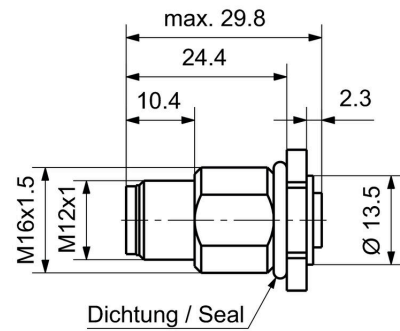

Certificate No. (cURus) E92202

Dimensions and weights

Net weight 21.12 g

Environmental Product Compliance

RoHS Compliance Status Compliant without exemption

REACH SVHC No SVHC above 0.1 wt%

Technical data customisable plug-in connectors

Number of poles	4	Coding	T-coded
Contact surface	Gold-plated	Type of connection	Screw connection
Housing main material	CuZn, nickel-plated	Contact material	CuZn
Nominal voltage	63 V	Nominal current	12 A
Protection degree	IP65, IP67, IP68	Plugging cycles	≥ 100
Pollution severity	3	Cable gland	M 12
Shield connection	Yes	Temperature range of housing	-25...+85 °C

Standards

Standard, insulating material IEC 60664-1 Connector standard IEC 61076-2-111

General technical specifications

Number of poles	4	Coding	T-coded
Connection thread	M12 socket, M12 plug	Contact surface	Gold-plated
Type of connection	Screw connection	Housing main material	CuZn, nickel-plated
Contact material	CuZn	Nominal voltage	63 V
Nominal current	12 A	Protection degree	IP65, IP67, IP68
Plugging cycles	≥ 100	Pollution severity	3
Cable gland	M 12	Temperature range of housing	-25...+85 °C

www.weidmueller.com

Drawings

Product image

Dimensioned drawing

Detailed drawing

Plug

Pole scheme

Pole scheme