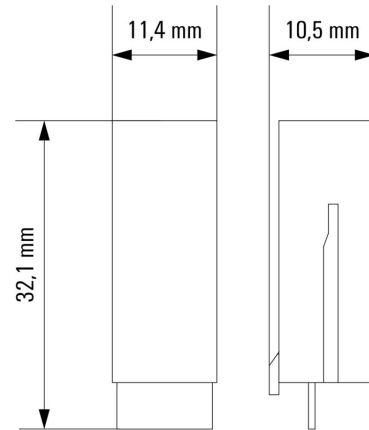

Dimensional drawing