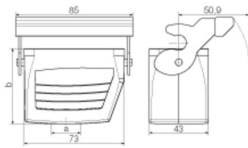

Data sheet

HDC 10B KLU 1M20G

Weidmüller Interface GmbH & Co. KG
Klingenbergstraße 26
D-32758 Detmold
Germany

www.weidmueller.com

Drawings