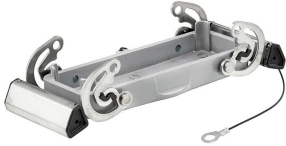

HDC 64D SDBO 1PG29G

Weidmüller Interface GmbH & Co. KG
Klingenbergstraße 26
D-32758 Detmold
Germany

www.weidmueller.com

Accessories

Cover

The special die-cast alloy and the multi-layered surface sealing provide complete protection for the HDC housings.

The cleverly designed interlock system is manufactured from stainless steel. This guarantees a long lifespan with high resistance to corrosion and impact.

The housing interlock system provides integrated safety. Our unique, patented spring system provides the housing interlock with a secure grip and prevents accidental opening.

The laser marking allows for easy and quick identification. Each housing is permanently labelled with a laser marking so that each product can be quickly designated and positioned.

Weidmüller RockStar® IP 65 / NEMA Type 4X housings - your first choice for industrial housings with IP 65 protection.

General ordering data

Type	HDC 24B DODQ 2QB	Version	
Order No.	1009100000		
GTIN (EAN)	4032248713844		
Qty.	1 ST