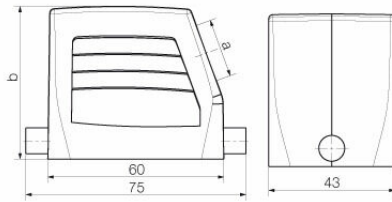

HDC 16D TSLU 1PG21G

Weidmüller Interface GmbH & Co. KG
Klingenbergstraße 26
D-32758 Detmold
Germany

Drawings

www.weidmueller.com