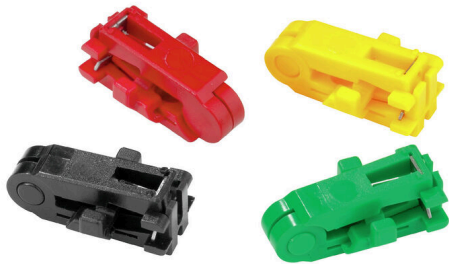

## MEHA KP GE M-D-SPX

**Weidmüller Interface GmbH & Co. KG**  
Klingenbergstraße 26  
D-32758 Detmold  
Germany

[www.weidmueller.com](http://www.weidmueller.com)

- Flexible and solid wire with PVC, Teflon (PTFE) and silicone insulation
- No damage to the wire thanks to specially shaped blade
- No splicing of individual wires
- Blade inserts are easy to replace
- All inserts fit one housing
- Guide bars in the blade cassettes facilitate correct positioning of the wire in the tool

### General ordering data

Version	Accessories, Set of cutters
Order No.	<a href="#">9003600000</a>
Type	MEHA KP GE M-D-SPX
GTIN (EAN)	4008 190 140274
Qty.	1 items