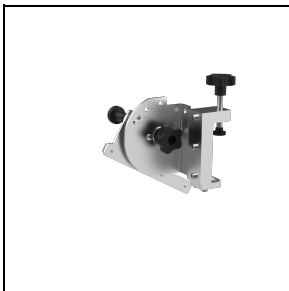

LASER+ EXTREME A

3116553

Pointer support