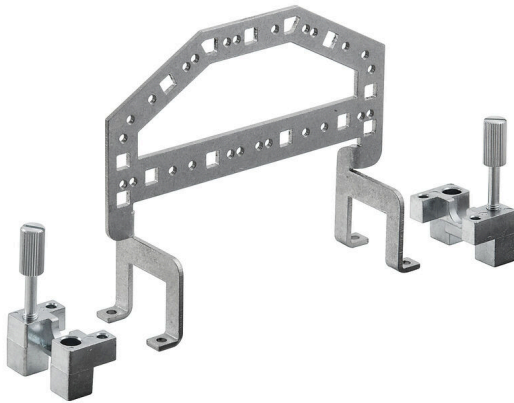

**HDC GRIP PANEL 8 ADAPT**

**Weidmüller Interface GmbH & Co. KG**  
Klingenbergstraße 26  
D-32758 Detmold  
Germany

www.weidmueller.com

**General ordering data**

Version	Heavy-duty connectors, Accessories, Grip panel
Order No.	<a href="#">1444730000</a>
Type	HDC GRIP PANEL 8 ADAPT
GTIN (EAN)	4050118250213
Qty.	1 items

**HDC GRIP PANEL 8 ADAPT**

**Weidmüller Interface GmbH & Co. KG**  
 Klingenbergstraße 26  
 D-32758 Detmold  
 Germany

www.weidmueller.com

**Technical data**

**Approvals**

Approvals

ROHS Conform

**Dimensions and weights**

**Version**

Installation size 8 Basic material Steel, galvanized  
 Suitable for ModuPlug® No

**Classifications**

ETIM 8.0 EC002943 ETIM 9.0 EC002943  
 ETIM 10.0 EC002943 ECLASS 14.0 27-44-02-92  
 ECLASS 15.0 27-44-02-92