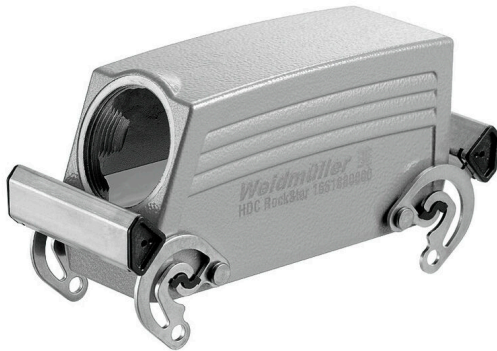

HDC 24B TSBO 1PG21G

Weidmüller Interface GmbH & Co. KG

Klingenbergstraße 26

D-32758 Detmold

Germany

www.weidmueller.com

The special die-cast alloy and the multi-layered surface sealing provide complete protection for the HDC housings.

The cleverly designed interlock system is manufactured from stainless steel. This guarantees a long lifespan with high resistance to corrosion and impact.

The housing interlock system provides integrated safety. Our unique, patented spring system provides the housing interlock with a secure grip and prevents accidental opening.

The laser marking allows for easy and quick identification. Each housing is permanently labelled with a laser marking so that each product can be quickly designated and positioned.

Weidmüller RockStar® IP 65 / NEMA Type 4X housings - your first choice for industrial housings with IP 65 protection.

General ordering data

Version	HDC enclosures, Installation size: 8, Protection degree: IP65, in plugged condition, Cable entry from side, Plug housing, Side-locking clamp on upper side, Standard, Size of cable entries: PG 21
Order No.	1661860000
Type	HDC 24B TSBO 1PG21G
GTIN (EAN)	4008190418397
Qty.	1 items