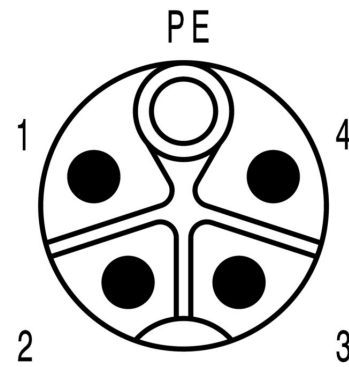

Certificate No. (cURus) E92202

Dimensions and weights

Net weight 24 g

Environmental Product Compliance

RoHS Compliance Status Compliant

REACH SVHC No SVHC above 0.1 wt%

Technical data customisable plug-in connectors

www.weidmueller.com

Drawings

Product image

Dimensioned drawing

Detailed drawing

Plug

Pole scheme

Plug