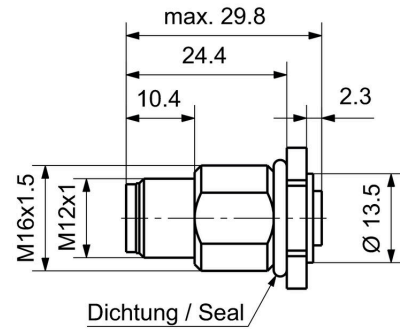

Certificate No. (cURus) E92202

Dimensions and weights

Net weight 24 g

Environmental Product Compliance

RoHS Compliance Status Compliant

REACH SVHC No SVHC above 0.1 wt%

Technical data customisable plug-in connectors

Number of poles	5	Coding	K-coded
Contact surface	Gold-plated	Type of connection	Screw connection
Housing main material	CuZn, nickel-plated	Contact material	CuZn
Nominal voltage	600 V	Nominal current	12 A
Protection degree	IP65, IP67, IP68	Plugging cycles	≥ 100
Pollution severity	3	Cable gland	M 12
Shield connection	Yes	Temperature range of housing	-25...+85 °C

Standards

Standard, insulating material IEC 60664-1 Connector standard IEC 61076-2-111

General technical specifications

Number of poles	5	Coding	K-coded
Connection thread	M12 socket, M12 plug	Contact surface	Gold-plated
Type of connection	Screw connection	Housing main material	CuZn, nickel-plated
Contact material	CuZn	Nominal voltage	600 V
Nominal current	12 A	Protection degree	IP65, IP67, IP68
Plugging cycles	≥ 100	Pollution severity	3
Cable gland	M 12	Temperature range of housing	-25...+85 °C

www.weidmueller.com

Drawings

Product image

Dimensioned drawing

Detailed drawing

Plug

Pole scheme

Plug