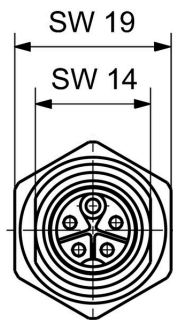

Certificate No. (cURus) E92202

Dimensions and weights

Net weight 24 g

Environmental Product Compliance

RoHS Compliance Status Compliant

REACH SVHC No SVHC above 0.1 wt%

Technical data customisable plug-in connectors

www.weidmueller.com

Drawings

Product image

Dimensioned drawing

Detailed drawing

Plug

Pole scheme

Plug