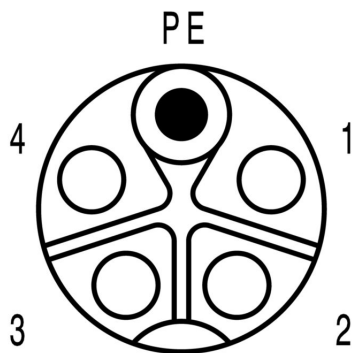

www.weidmueller.com

Drawings

Product image

Dimensioned drawing

Detailed drawing

Plug

Pole scheme

Plug

Pole scheme

Socket

Installation cut-out

SAI-WDF-M12-5P-K-COD-M16

Weidmüller Interface GmbH & Co. KG
Klingenbergstraße 26
D-32758 Detmold
Germany

Drawings

www.weidmueller.com

Wiring diagram