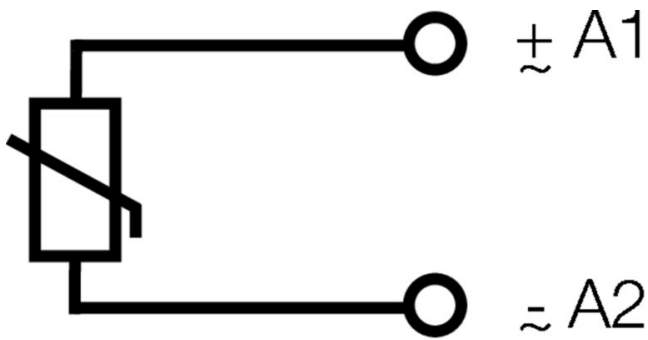

Drawings

Wiring diagram